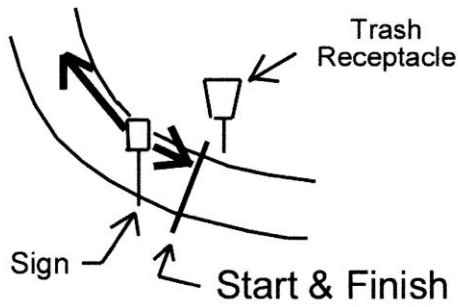

OH 07018 PR
Expires December 31, 2017

WESTERVILLE ROTARY RUN

5 kilometers

Westerville, Ohio

Start – On Alum Park Dr, 3 feet northwest of a wooden trash receptacle on a pedestal, south of the picnic house in the park. Also 22 feet southeast of a sign on the south side which reads “Park in Designated Areas Only.” Marked with a PK nail on the south edge of the parking spaces along Alum Park Dr.