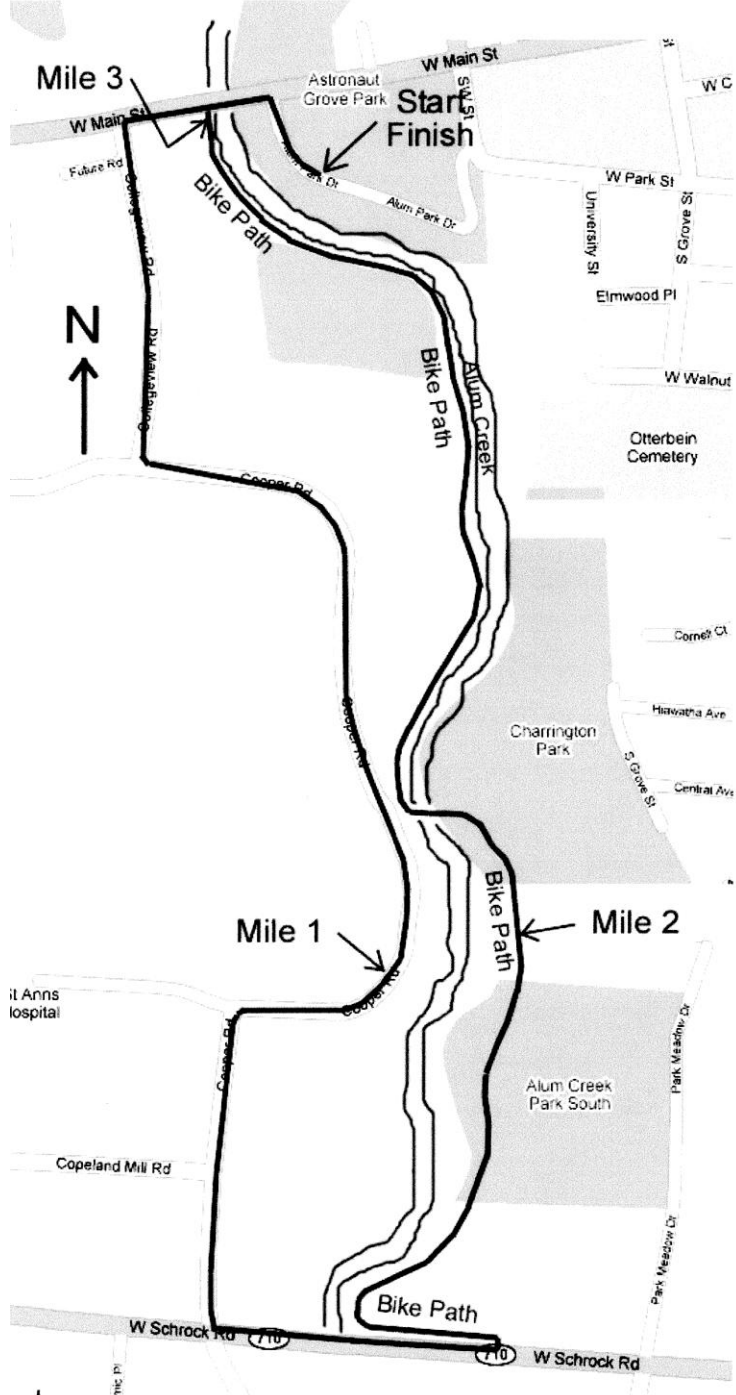

OH 07018 PR
Expires December 31, 2017

WESTERVILLE ROTARY RUN

5 kilometers

Westerville, Ohio

Start – On Alum Park Dr, 3 feet northwest of a wooden trash receptacle on a pedestal, south of the picnic house in the park. Also 22 feet southeast of a sign on the south side which reads “Park in Designated Areas Only.” Marked with a PK nail on the south edge of the parking spaces along Alum Park Dr.

Mile 1 – On Cooper Road, 36 feet south of the north end of the sidewalk opposite St Ann’s Hospital.

Mile 2 – On bike path, 5 feet south of the south end of a pair of large stone blocks on the east side, just north of a paved path leading eastward.

Mile 3 - On bike path, 3 feet south of the point where the path contacts the sidewalk at Main Street.

Finish – Same as Start.

How the course is run: Follow in order: START, Alum Park Dr, W. Main St, Collegeview Rd, Cooper Road, W Schrock Rd (Enter bike path east of Alum Creek), bike path, W Main St, Alum Park Dr – FINISH